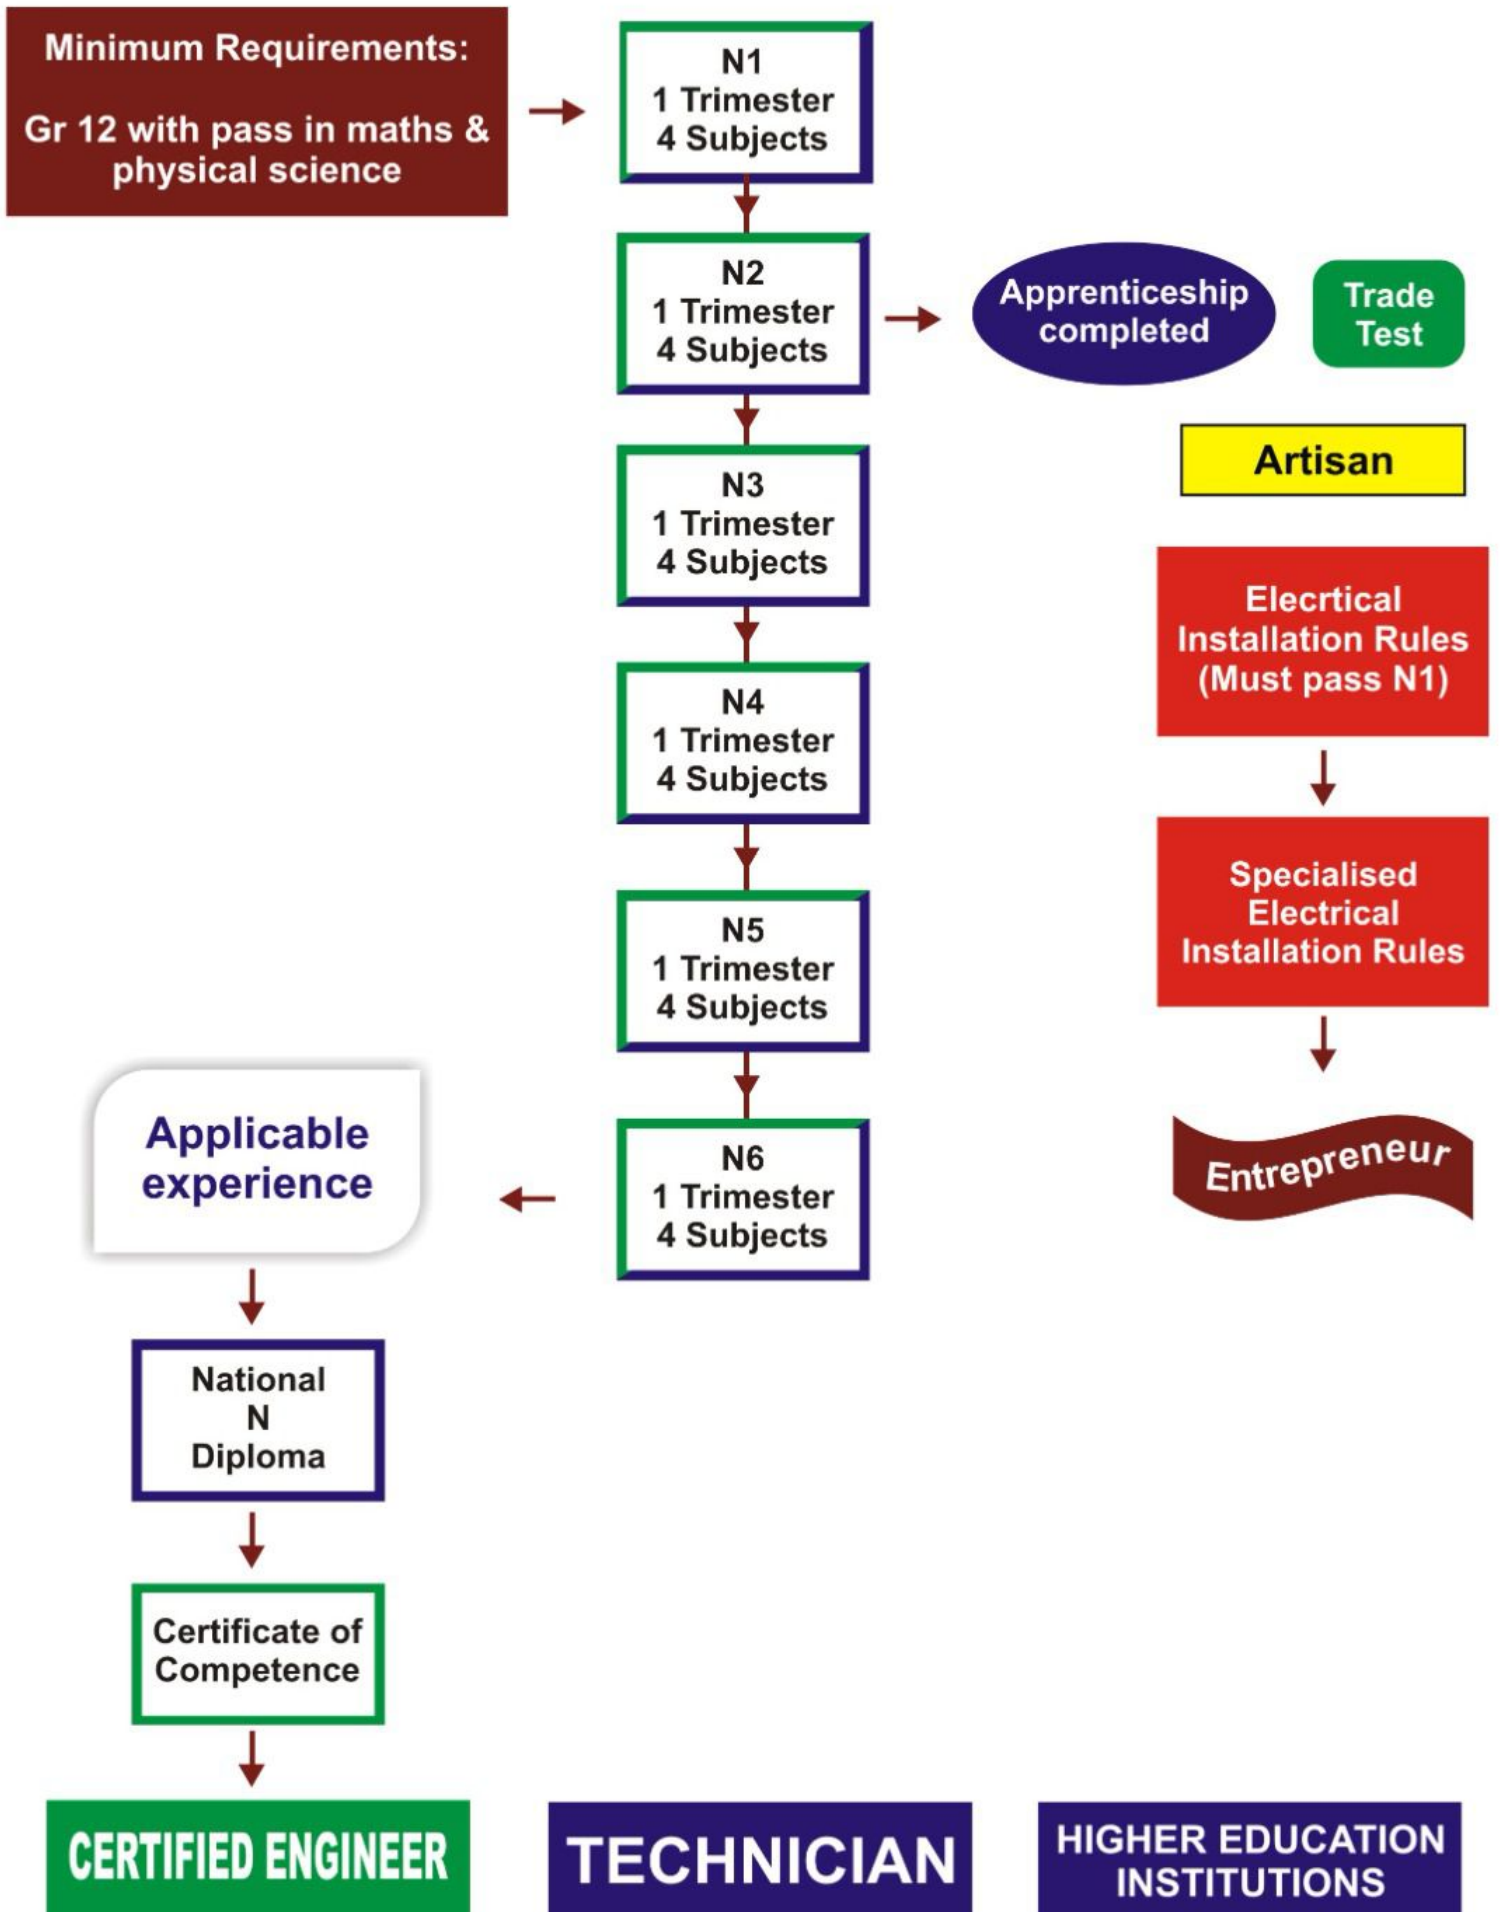

LEARNING / CAREER PATH FOR ENGINEERING STUDIES

LEARNING / CAREER PATH FOR BUSINESS STUDIES

GRADE 12/NCV L4/NSC OR EQUIVALENT QUALIFICATION
Please check selection criteria for specific programme

Proof of 18 months applicable experience
Students MUST APPLY for a National N Diploma after completion of 18 months applicable experience.
Information Available at Campus Examination Campus

NATIONAL N DIPLOMA